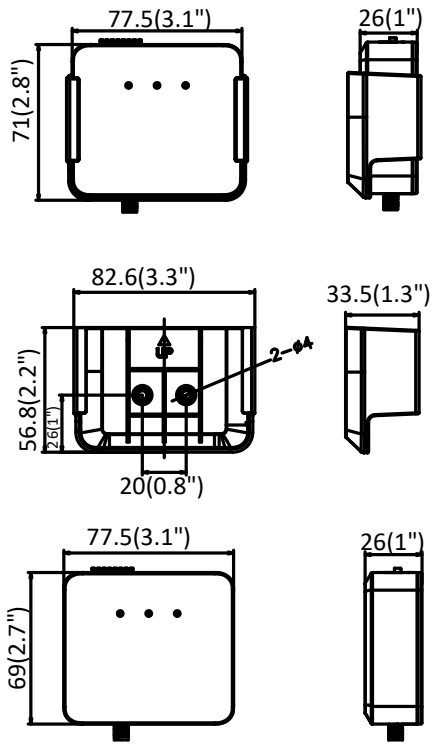

寸法

L10

L20

L30

Distributed by

DSSSECURITY**HIKVISION®****Headquarters**

No.555 Qianmo Road, Binjiang District,
Hangzhou 310051, China
T +86-571-8807-5998
overseasbusiness@hikvision.com

Hikvision USA